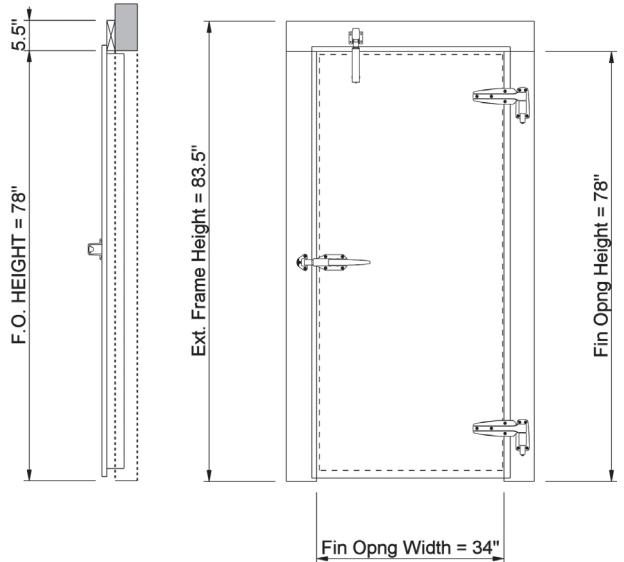

Description	Detail
Existing Opening Width	34" W
Existing Opening Height	78" H
Finished Opening Size	34" W x 78" H
Opening Type	Overlap Walk-In Door & Frame
Door/Frame Type	Flat Face Frame
Door Type	Cooler Door
Frame Type	Wood
Exterior Frame Thickness	1.5"
Left Leg Width (Ext)	5.5"
Right Leg Width (Ext)	5.5"
Header Width (Ext)	5.5"
Exterior Frame Dimensions	45" W x 83.5" H
Door Width	36"
Door Height	78.25"
Door Closer	Kason 1094 (Hydraulic Concealed Mounting)
Door Latch Type	Kason 58C - Chrome (Radial Latch)
Door Strike Type	Kason (K-59) Chrome Roller Strike (Offset for Overlap)
Inside Release	Kason 481-C (4") (Safety-Glow Push Handle)
Door Hinge Type/Qty	Kason 1248 / Qty 2
Magnetic Gasket	1
Door Liner Type	Omega (Vinyl)

**Left hinge
door with
galvanized
gray finish**

**Right hinge
door with
galvanized
white finish**

Walk-In Standard Replacement Overlap Plug Door with Frame 34" x 78" – Cooler

DIMENSIONS

LEFT HINGE

RIGHT HINGE