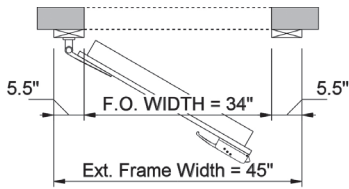

Description	Detail
Existing Opening Width	34" W
Existing Opening Height	78" H
Finished Opening Size	34" W x 78" H
Opening Type	Overlap Walk-In Door & Frame
Door/Frame Type	Flat Face Frame
Door Type	Cooler Door
Frame Type	Wood
Exterior Frame Thickness	1.5"
Left Leg Width (Ext)	5.5"
Right Leg Width (Ext)	5.5"
Header Width (Ext)	5.5"
Exterior Frame Dimensions	45" W x 83.5" H
Door Width	36"
Door Height	78.25"
Door Closer	Kason 1094 (Hydraulic Concealed Mounting)
Door Latch Type	Kason 58C - Chrome (Radial Latch)
Door Strike Type	Kason (K-59) Chrome Roller Strike (Offset for Overlap)
Inside Release	Kason 481-C (4") (Safety-Glow Push Handle)
Door Hinge Type/Qty	Kason 1248 / Qty 2
Magnetic Gasket	1
Door Liner Type	Omega (Vinyl)

**Left hinge
door with
galvanized
gray finish**

**Right hinge
door with
galvanized
white finish**

Walk-In Standard Replacement Overlap Plug Door with Frame 34" x 78" – Cooler

DIMENSIONS

LEFT HINGE

RIGHT HINGE