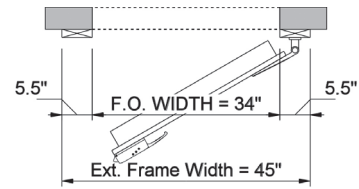

Description	Detail
Existing Opening Width	34" W
Existing Opening Height	78" H
Finished Opening Size	34" W x 78" H
Opening Type	Overlap Walk-In Door & Frame
Door/Frame Type	Flat Face Frame
Door Type	Cooler Door
Frame Type	Wood
Exterior Frame Thickness	1.5"
Left Leg Width (Ext)	5.5"
Right Leg Width (Ext)	5.5"
Header Width (Ext)	5.5"
Exterior Frame Dimensions	45" W x 83.5" H
Door Width	36"
Door Height	78.25"
Door Closer	Kason 1094 (Hydraulic Concealed Mounting)
Door Latch Type	Kason 58C - Chrome (Radial Latch)
Door Strike Type	Kason (K-59) Chrome Roller Strike (Offset for Overlap)
Inside Release	Kason 481-C (4") (Safety-Glow Push Handle)
Door Hinge Type/Qty	Kason 1248 / Qty 2
Magnetic Gasket	1
Door Liner Type	Omega (Vinyl)

**Left hinge
door with
galvanized
gray finish**

**Right hinge
door with
galvanized
white finish**

Walk-In Standard Replacement Overlap Plug Door with Frame 34" x 78" – Cooler

DIMENSIONS

LEFT HINGE

RIGHT HINGE