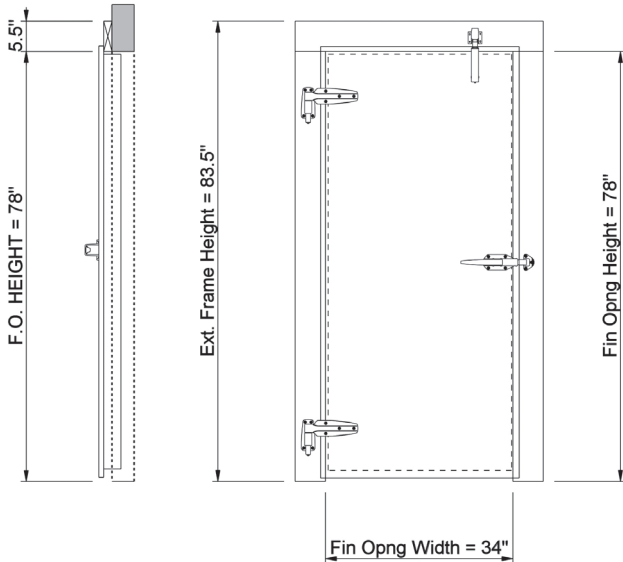

Description	Detail
Existing Opening Width	34" W
Existing Opening Height	78" H
Finished Opening Size	34" W x 78" H
Opening Type	Overlap Walk-In Door & Frame
Door/Frame Type	Flat Face Frame
Door Type	Cooler Door
Frame Type	Wood
Exterior Frame Thickness	1.5"
Left Leg Width (Ext)	5.5"
Right Leg Width (Ext)	5.5"
Header Width (Ext)	5.5"
Exterior Frame Dimensions	45" W x 83.5" H
Door Width	36"
Door Height	78.25"
Door Closer	Kason 1094 (Hydraulic Concealed Mounting)
Door Latch Type	Kason 58C - Chrome (Radial Latch)
Door Strike Type	Kason (K-59) Chrome Roller Strike (Offset for Overlap)
Inside Release	Kason 481-C (4") (Safety-Glow Push Handle)
Door Hinge Type/Qty	Kason 1248 / Qty 2
Magnetic Gasket	1
Door Liner Type	Omega (Vinyl)

**Left hinge
door with
galvanized
gray finish**

**Right hinge
door with
galvanized
white finish**

Walk-In Standard Replacement Overlap Plug Door with Frame 34" x 78" – Cooler

DIMENSIONS

LEFT HINGE

RIGHT HINGE